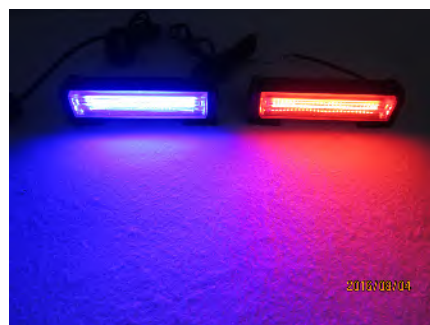

## DESCRIPTION

Working Voltage:DC12V-24V ;  
 Power:COB 10W/Group, high power  
 LampColorAvailable:Red, Yellow, Blue, White, Amber  
 Cover Color Available:Clear  
 Lens Material:PC  
 Base Material:Aluminum  
 11 functions for choice  
 Waterproof:IP65  
 have power off memory function