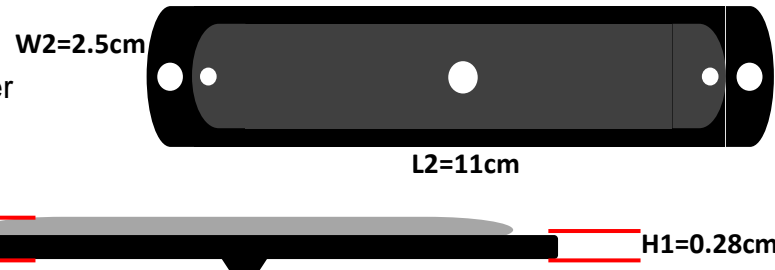

## DESCRIPTION

Working Voltage:DC11-26V;  
 Power:6\*3W high power  
 LampColorAvailable:Red, Yellow, Blue, White, Amber  
 Cover Color Available:Clear  
 Lens Material:PC  
 Base Material:Aluminum  
 7 functions for choice  
 Power cord length:1m  
 Waterproof:IP65  
 have power off memory function