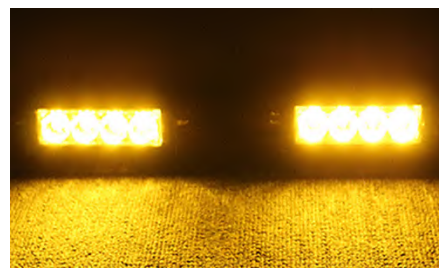

EMC ECE R10 R65 E9