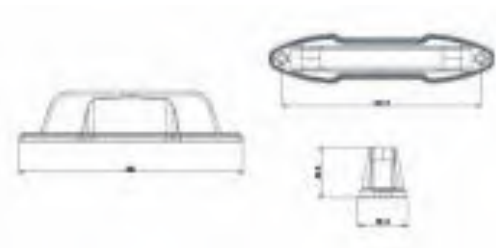

## DESCRIPTION

Voltage:DC10-30V  
 Light Source:9\*3W High power  
 Function:12 functions for choice  
 Lens Material:PC  
 Lens Color:Clear  
 Luminous color: red, blue, white, amber  
 Base Material:Aluminum  
 Waterproof:IP65  
 131(L)\*38.7(W)\*29.8(H)MM  
 EMARK:ECE R65 SAE