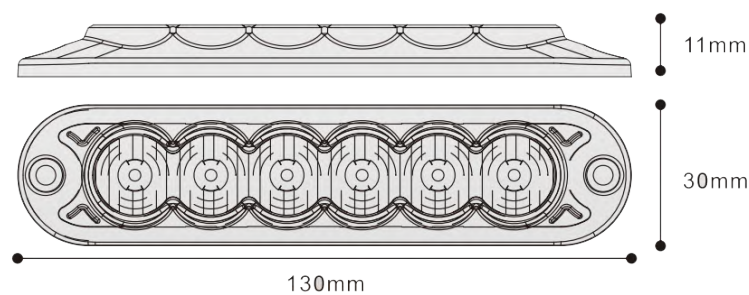

## DESCRIPTION

Voltage:DC12-24V  
 Light Source:3\*6W 3535 High power  
 Function:12functions for choice  
 Lens Material:PC  
 Lens Color:Clear  
 Luminous color: red, yellow, blue, white, amber  
 Base Material:Aluminum  
 Waterproof:IP65  
 EMARK:ECE R65&ECE R10  
 have power off memory function