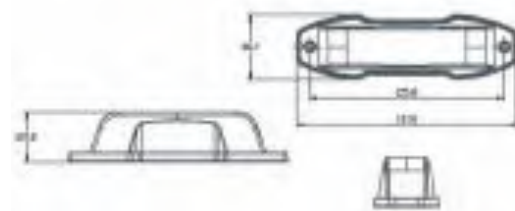

DESCRIPTION

Voltage:DC10-30V
Light Source:
18*3W High power(Double color)
Function:
(Double color):12 functions for choice
Lens Material:PC
Lens Color:Clear
Luminous color: red, blue, white, amber
Base Material:Aluminum
Waterproof:IP65
EMARK:ECE R65 E9 SAE