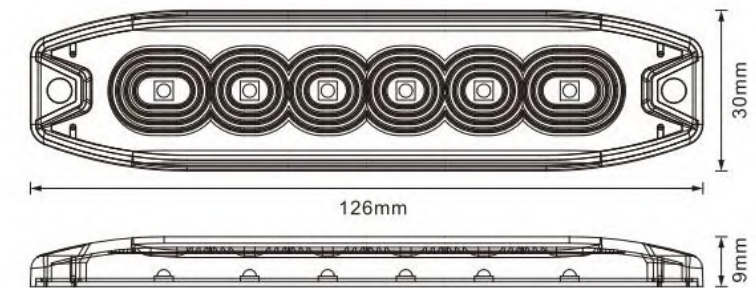

## DESCRIPTION

Voltage DC12~24V  
 Power 18W  
 Light Source High Power LED  
 LED Color Amber ,Red, Blue,White  
 Function 12Kind of Strobe Mode  
 Housing Material Aluminium  
 Lens Material PC  
 IP Rate IP65  
 EMARK:EMC R10  
 Operating Temperature -30~+60  
 Mounting Mode By Screw  
 Packing Blister Packing