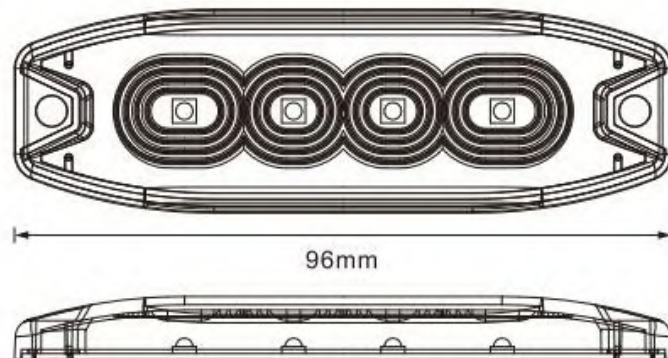

## DESCRIPTION

Voltage DC12~24V  
 Power 12W  
 Light Source High Power LED  
 LED Color Amber ,Red, Blue,White  
 Function 12Kind of Strobe Mode  
 Housing Material Aluminium  
 Lens Material PC  
 IP Rate IP65  
 EMARK:EMC R10  
 Operating Temperature -30~+60  
 Mounting Mode By Screw  
 Packing Blister Packing  
 have power off memory function