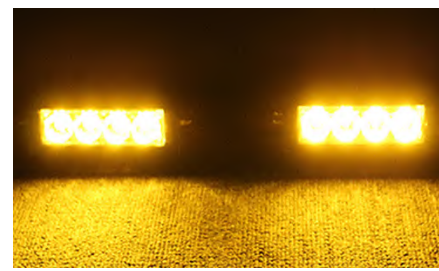

EMC ECE R10 R65 E9