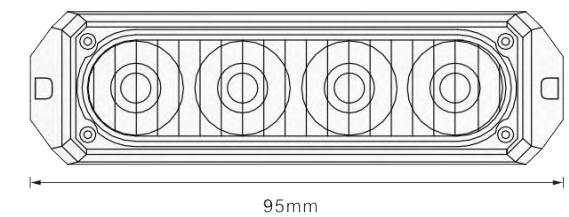

## DESCRIPTION

Voltage:DC12-24V  
 Light Source:3\*4W High power  
 Function:12functions for choice  
 Lens Material:PC  
 Lens Color:Clear  
 Luminous color: red, yellow, blue, white, amber  
 Base Material:Aluminum  
 Waterproof:IP65  
 EMARK:ECE R65&ECE R10  
 have power off memory function