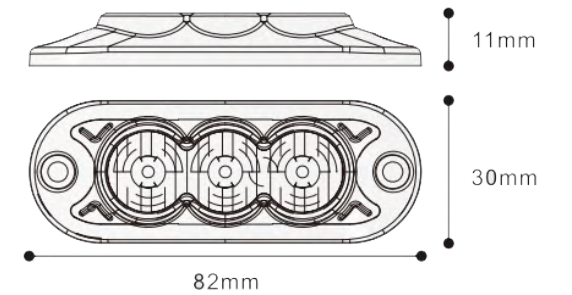

## DESCRIPTION

Voltage:DC12-24V  
 Light Source:3\*3W 3535 High power  
 Function:8functions for choice  
 Lens Material:PC  
 Lens Color:Clear  
 Luminous color: red, yellow, blue, white, amber  
 Base Material:Aluminum  
 Waterproof:IP65  
 EMARK:ECE R65&ECE R10  
 have power off memory function