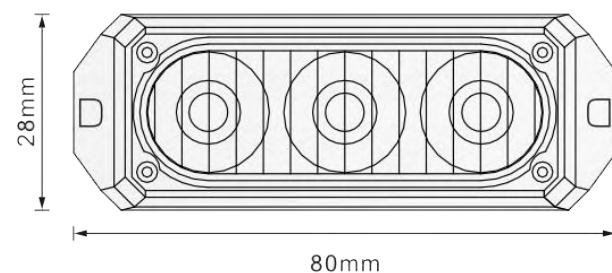

DESCRIPTION

Voltage:DC12-24V
Light Source:3*3W High power
Function:8functions for choice
Lens Material:PC
Lens Color:Clear
Luminous color: red, yellow, blue, white, amber
Base Material:Aluminum
Waterproof:IP65
EMARK:ECE R65&ECE R10
have power off memory function