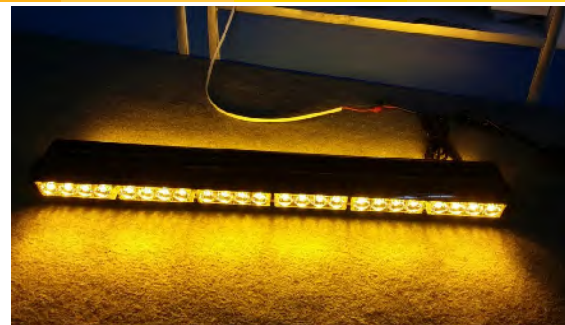

DESCRIPTION

Working Voltage:DC12V-24V ;
Power:1W or 3W high power
Optional:1~10 section
LampColorAvailable:Red/Blue/Amber/Green/White
Lens Material:PC
Base Material:Aluminum
7 functions for choice
Power cord length: 2.5m
Waterproof:IP65
have power off memory function

Item NO.: **XYAL-1884-1~10 Section**

EMC ECE R10 R65 E9