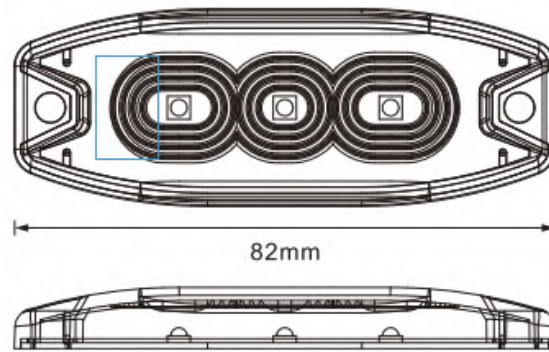

## DESCRIPTION

Voltage DC12~24V  
 Power 9W  
 Light Source High Power LED  
 LED Color Amber ,Red, Blue,White  
 Function 8Kind of Strobe Mode  
 Housing Material Aluminium  
 Lens Material PC  
 IP Rate IP65  
 EMARK:EMC R10  
 Operating Temperature -30~+60  
 Mounting Mode By Screw  
 Packing Blister Packing  
 have power off memory function