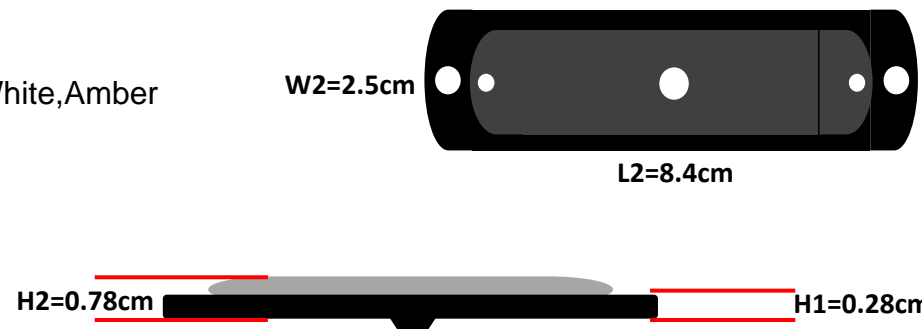

## DESCRIPTION

Working Voltage:DC11-26V;  
 Power:4\*3W high power  
 LampColorAvailable:Red, Yellow, Blue, White, Amber  
 Cover Color Available:Clear  
 Lens Material:PC  
 Base Material:Aluminum  
 7 functions for choice  
 Power cord length:1m  
 Waterproof:IP65  
 have power off memory function