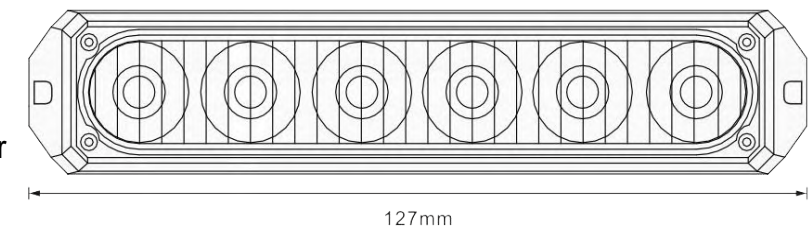

## DESCRIPTION

Voltage:DC12-24V  
 Light Source:3\*6W High power  
 Function:12functions for choice  
 Lens Material:PC  
 Lens Color:Clear  
 Luminous color: red, yellow, blue, white, amber  
 Base Material:Aluminum  
 Waterproof:IP65  
 EMARK:ECE R65&ECE R10  
 have power off memory function