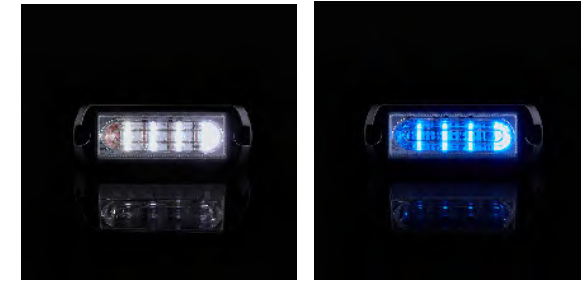

Item NO.: XYAL-2184-12W/24W

EMC ECE R10 R65 E9