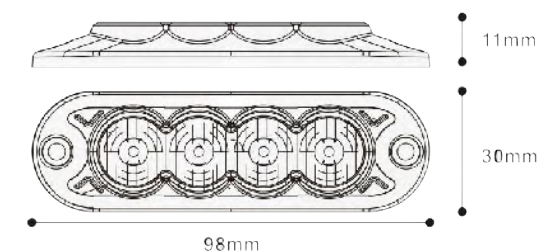

## DESCRIPTION

Voltage:DC12-24V  
 Light Source:3\*4W 3535 High power  
 Function:12functions for choice  
 Lens Material:PC  
 Lens Color:Clear  
 Luminous color: red, yellow, blue, white, amber  
 Base Material:Aluminum  
 Waterproof:IP65  
 EMARK:ECE R65&ECE R10  
 have power off memory function