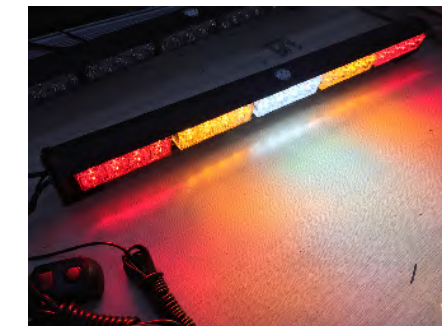

EMC ECE R10 R65 E9