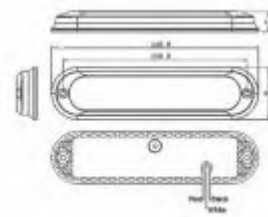

## DESCRIPTION

Voltage:DC10-30V  
 Light Source:6\*3W High power  
 Function:12 functions for choice  
 Lens Material:PC  
 Lens Color:Clear  
 Luminous color: red, blue, white, amber  
 Base Material:Aluminum  
 Waterproof:IP65  
 EMARK:ECE R65